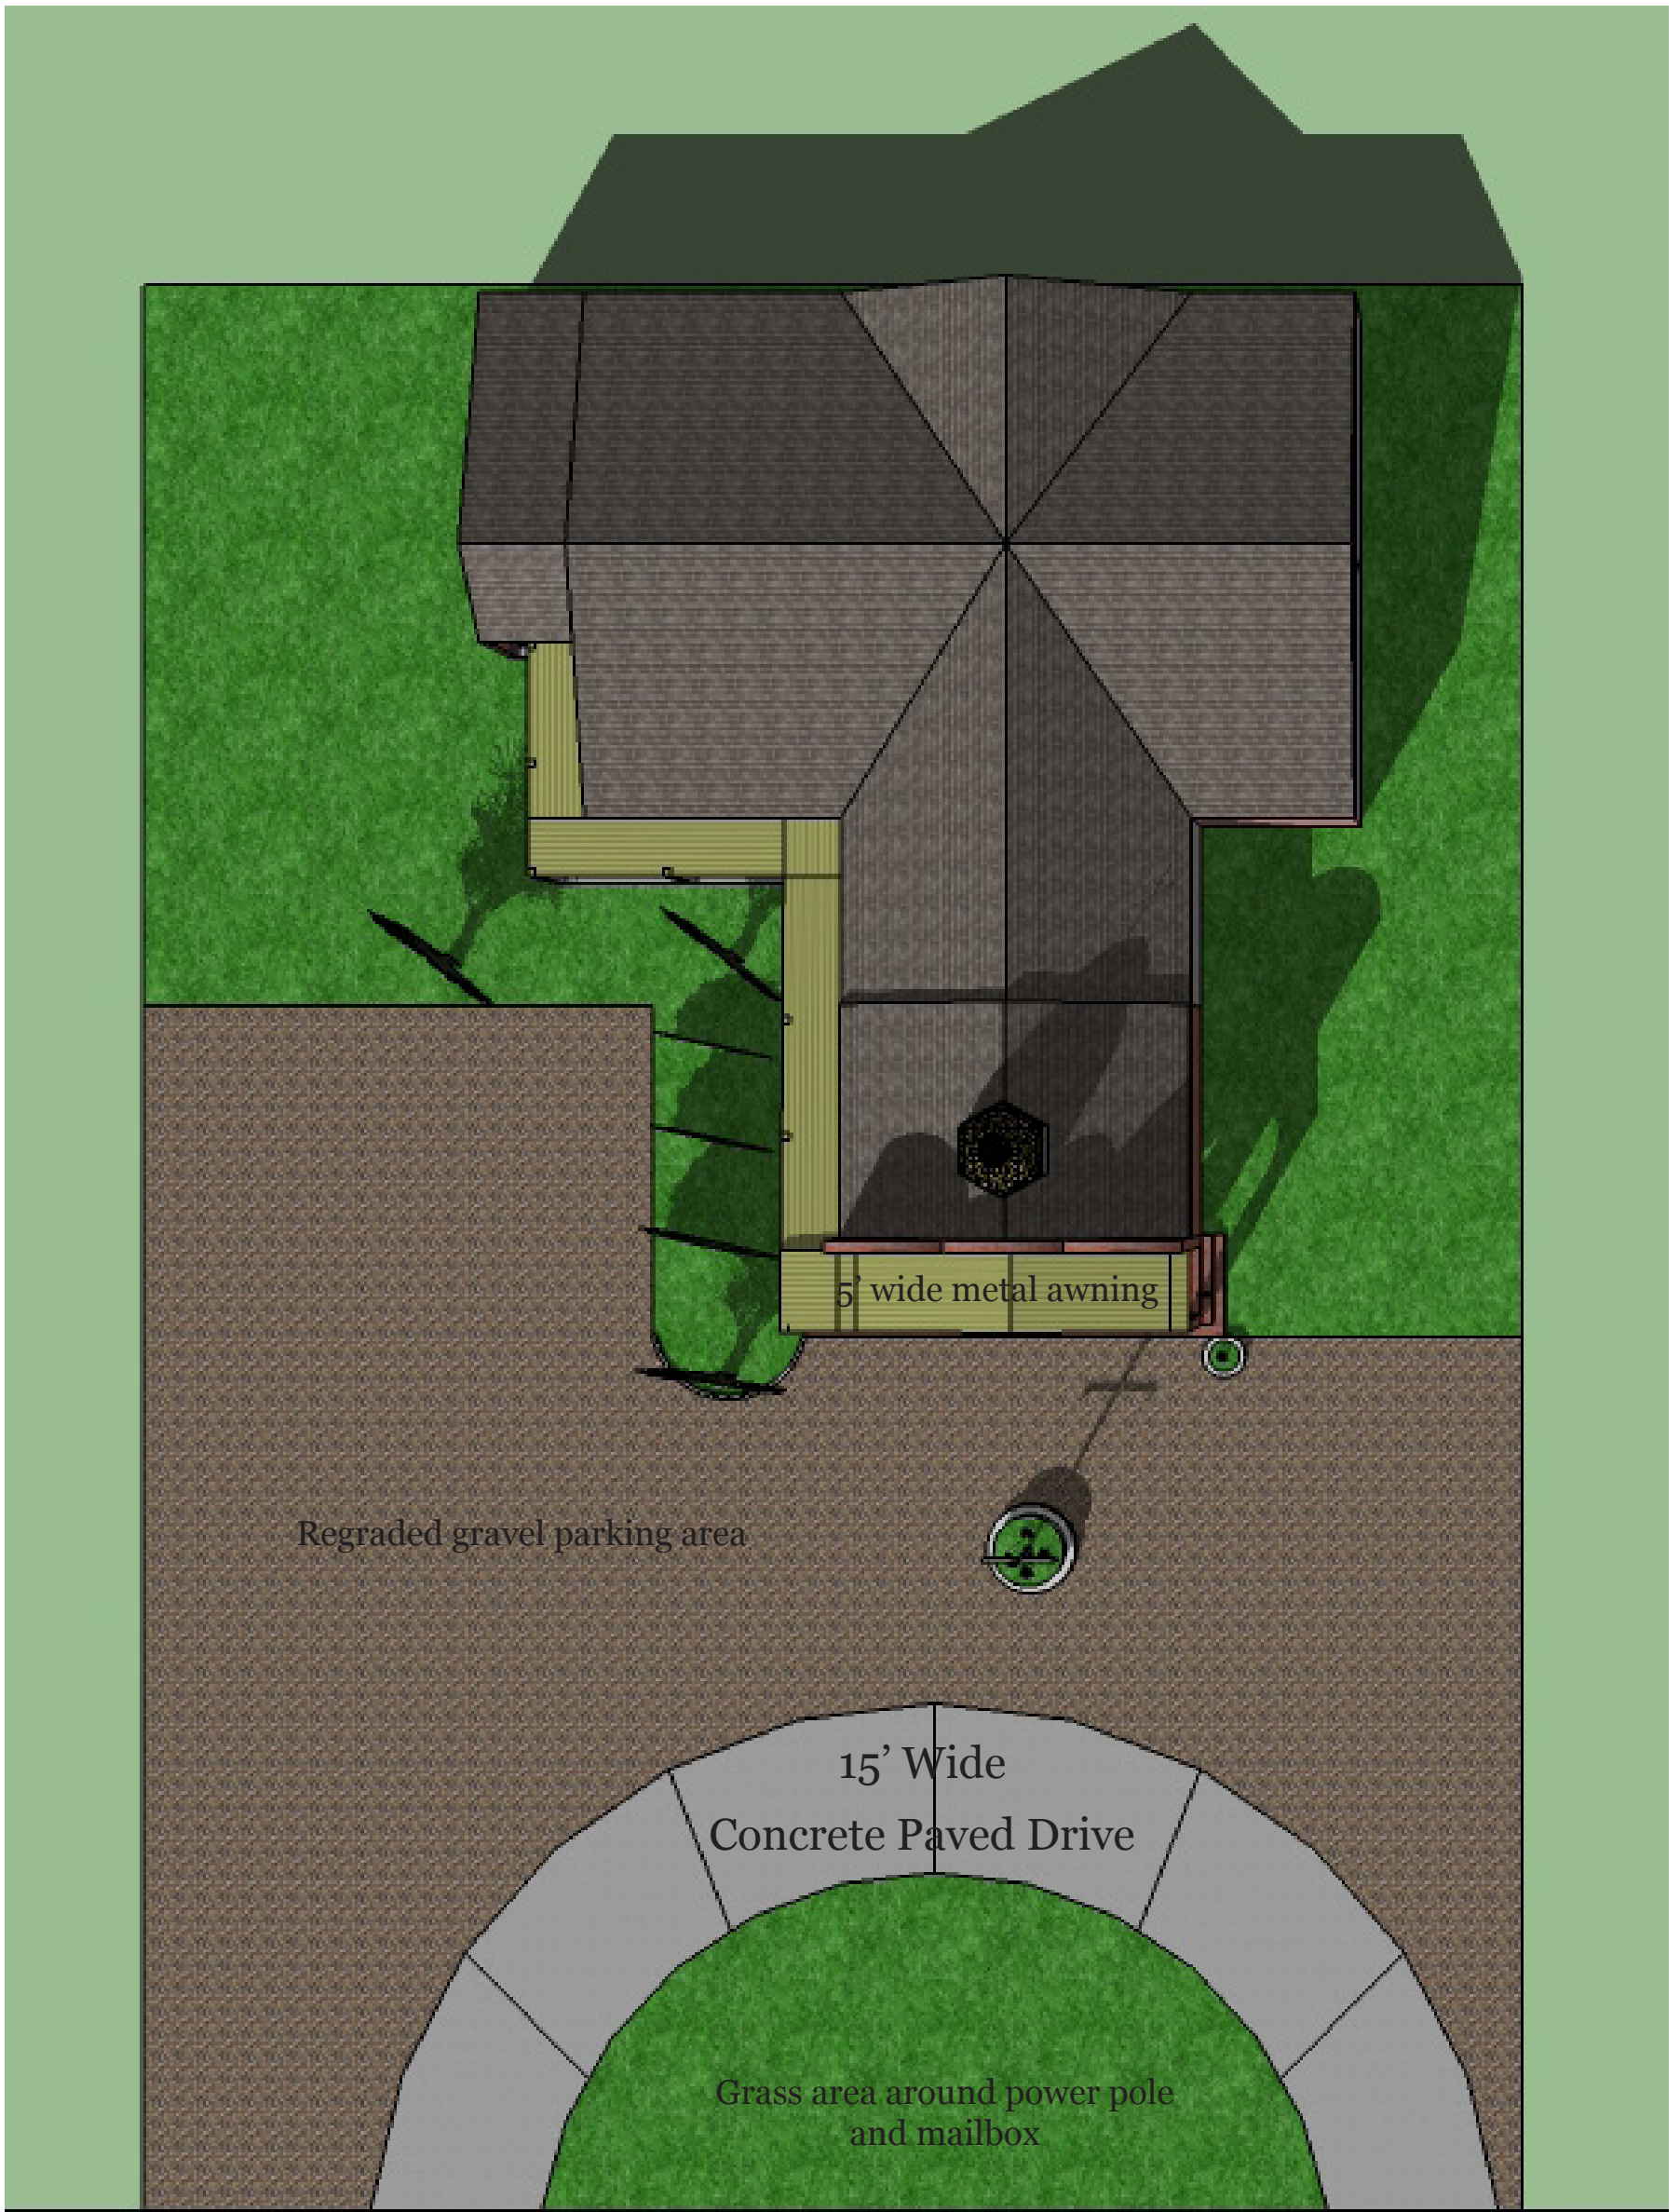

View From Front- Awning

View From Side - Awning

View From Street - Awning

**Drawn By:**  
Greg Muse

**Holy Transfiguration Greek  
Orthodox Church  
Awning and Parking Lot  
Columbus, GA**

**Drawing: 1 of 2**

June 13, 2013

Plan View

\*Please note that this is not a construction drawing and that building dimensions are approximate

**Drawn By:**  
Greg Muse

**Holy Transfiguration Greek  
Orthodox Church  
Awning and Parking Lot  
Columbus, GA**

**Drawing: 2 of 2**

June 13, 2013